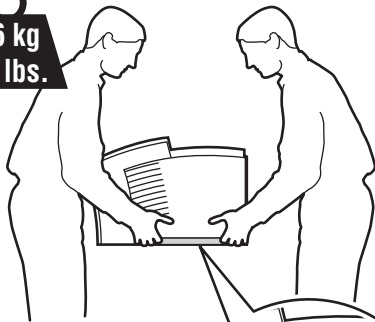

**Tektronix**

COLOR PRINTERS BY

**XEROX**

6

7

8

9

36 kg  
79 lbs.